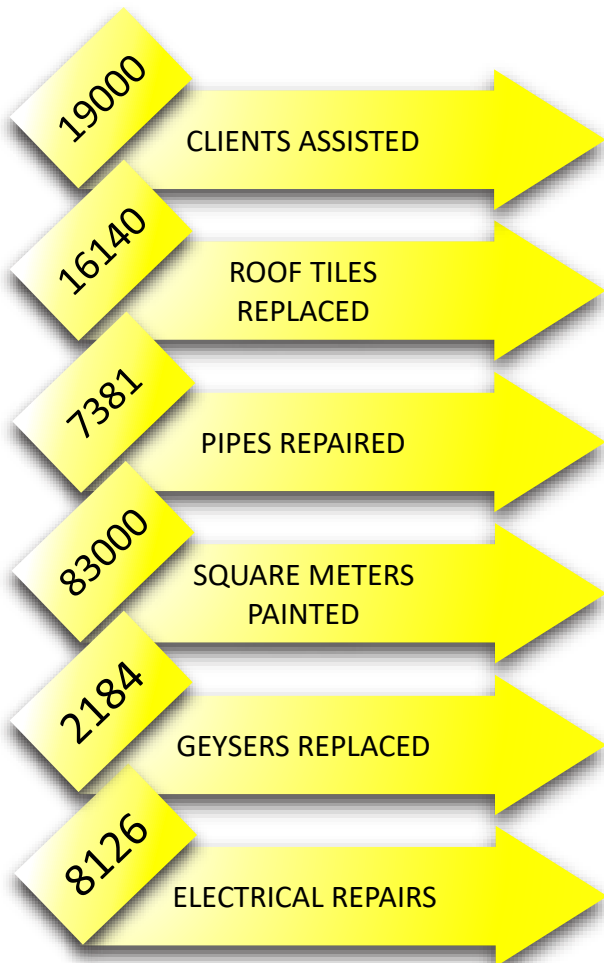

TURNKEY SERVICE PROVIDER

011 955 2361 | 081 271 2401
abd.solutions.gp@gmail.com
www.abdsolutions.co.za

OUR NUMBERS

NHBRC

cidb

SAWLFA

SOUTHERN AFRICAN WOOD, LAMINATE
& FLOORING ASSOCIATION

ABOUT THE TEAM